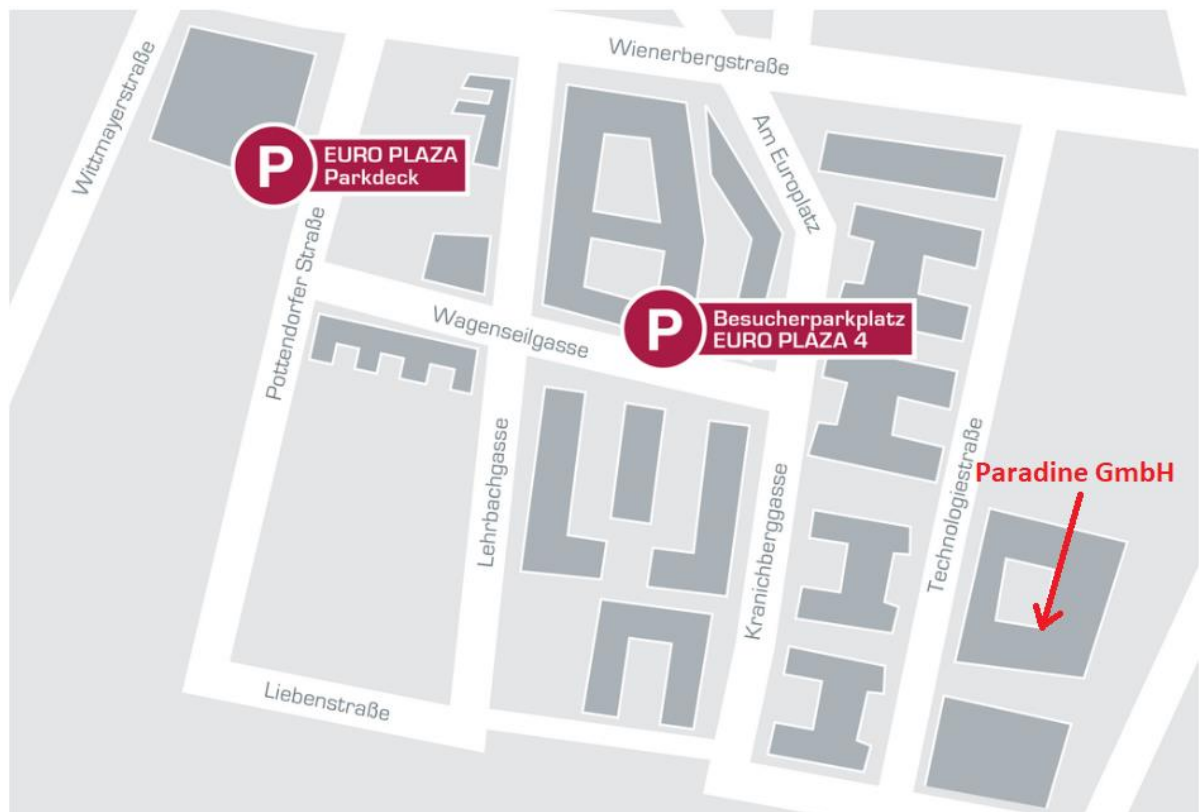

1. Follow the signs to the U6.
2. Then follow the signs to the exit Schedifkaplatz. Take the escalator or elevator upstairs and leave through the exit Franz-Reinhelt-Steg on your left
3. Follow the signs EUROPLAZA to Wurmbstraße and proceed to the Wienerbergstraße
4. Cross Wienerbergstraße and you are in front of the EUROPLAZA Business Park
5. Keep left and turn in the first turning to get to Technologiestraße.
6. Enter building 3. Same entrance as hp.
7. Paradine is on the 4th floor.

Picture 2 Entrance Paradine GmbH

1.3 Arrival by car

Paradine GmbH
Technologiestraße 5
1120 Wien
Österreich

We recommend using a route calculation program like Google Maps (<http://maps.google.at>) for your arrival by car.

1.4 Parking

In Vienna parking on public roads requires a fee. Parking possibilities in EUROPLAZA complex.

Picture 3 Parking possibilities in EUROPLAZA complex

2 Hotels

Following hotels are near our company or near central station (in German: Hauptbahnhof). Please ask about Paradine company's conditions*.