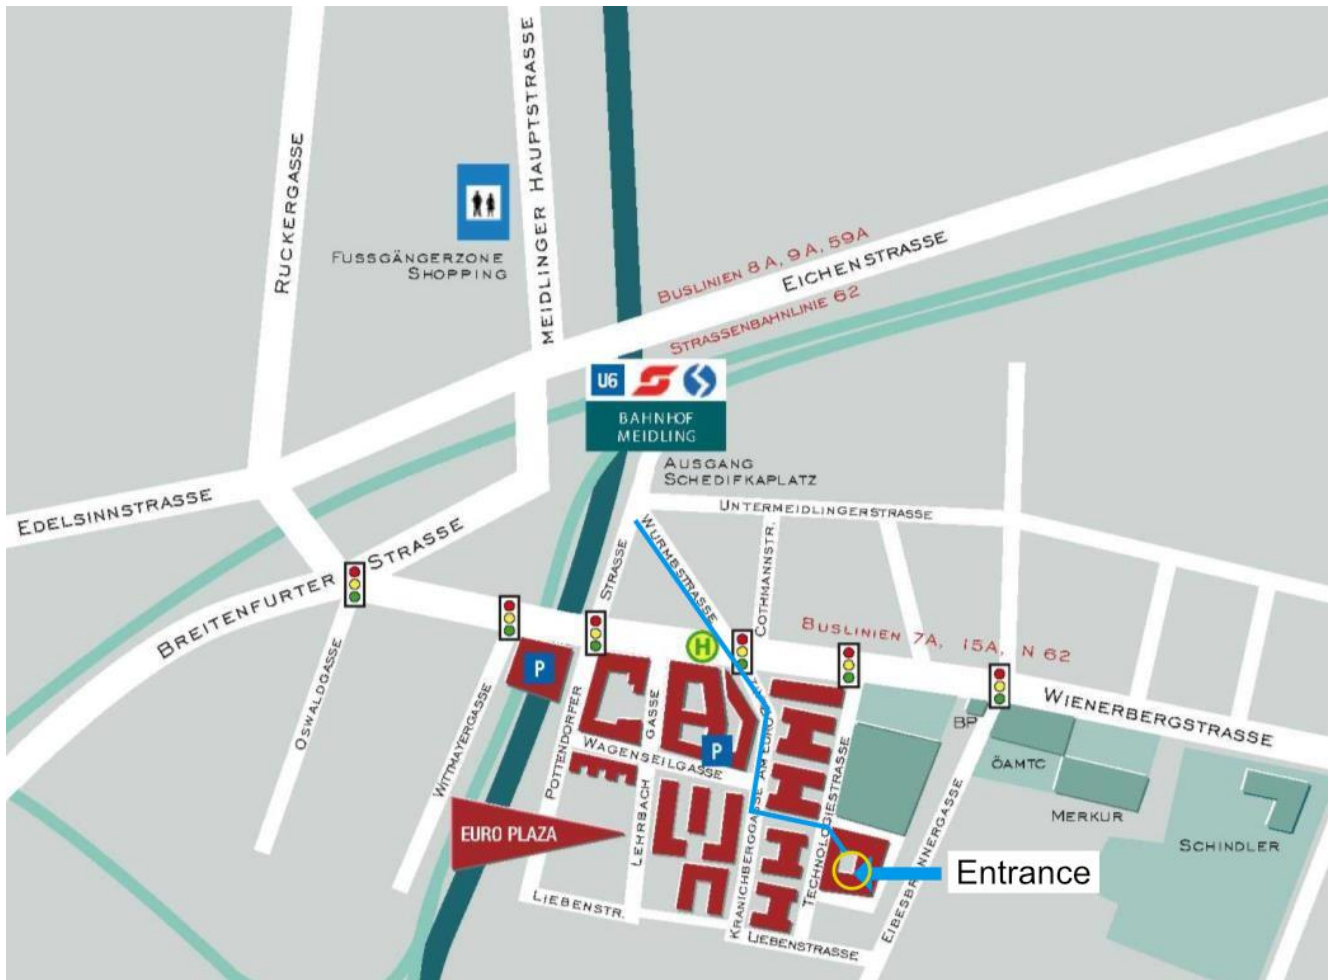

PARADiNE

Paradine GmbH

Here you will find information on how to reach our location on Vienna.

Contact:

Technologiestraße 5, 1120 Vienna, Österreich

Tel: +43-1-236 66 68 – 0

Fax: +43-1-236 66 68 - 334

E-Mail: info@paradine.at

Web: www.paradine.at

1 Arrival by public transport Paradine

Picture 1 Route to Paradine GmbH

The following public transport routes bring you to our location:

Station Bahnhof Meidling: Wiener Linien, U-Bahn route **U6**, **S-Bahn** trains and **ÖBB-trains** and **Railjet**.

1. Follow the signs to the U6.
2. Then follow the signs to the exit Schedifkaplatz. Take the escalator or elevator upstairs and leave through the exit Franz-Reinhelt-Steg on your left
3. Follow the signs EUROPLAZA to Wurmbstraße and proceed to the Wienerbergstraße
4. Cross Wienerbergstraße and you are in front of the EUROPLAZA Business Park
5. Keep left and turn in the first turning to get to Technologiestraße.
6. Enter building 3. Same entrance as hp.
7. Paradine is on the 4th floor.

Picture 2 Entrance Paradine GmbH

1.3 Arrival by car

Paradine GmbH
Technologiestraße 5
1120 Wien
Österreich

We recommend using a route calculation program like Google Maps (<http://maps.google.at>) for your arrival by car.